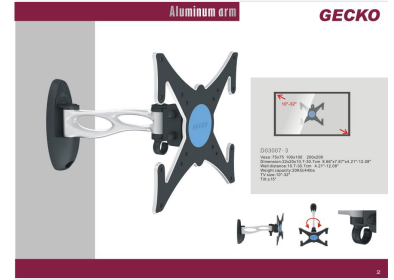

Full Motion TV Wall Mount for 10-32 inch Screens

This full motion TV wall mount is designed for 10-32 inch screens. It is VESA compatible with multiple mounting patterns and features an aluminum arm for smooth adjustments.

Product Overview

Versatile Full-Motion TV Mounting Solution

This full-motion wall mount offers exceptional flexibility for screens ranging from 10 to 32 inches. Designed with a durable aluminum arm, it provides smooth adjustments including a 180-degree swing and a 15-degree tilt to ensure the perfect viewing angle. The mounting system is VESA compliant, supporting patterns from 75x75mm up to 200x200mm, with a robust weight capacity of 20kg to ensure reliable support for your displays.

Compatibility & Dimensions

Supported Screen Size	10-32 inches
VESA Mounting Compatibility	75x75, 100x100, 200x200
Wall Distance Range	10.7cm - 30.7cm

Performance Metrics

Weight Capacity

20 KG
Max Weight Load

Tilt Adjustment	15 degrees
Swing / Swivel Adjustment	180 degrees