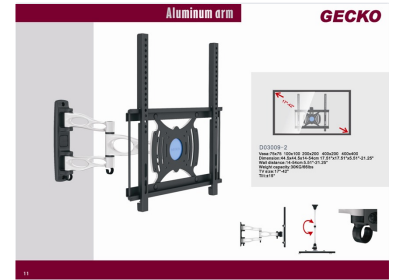

# Full Motion TV Wall Mount Bracket

This full motion TV wall mount bracket is constructed with an aluminum arm. It is compatible with VESA patterns 75x75, 100x100, 200x200, 400x200, and 400x400 and supports TVs from 17 to 42 inches.

### Full Motion Versatility

This professional-grade TV wall mount provides exceptional range of motion with its robust aluminum arm construction. It offers both tilt and swing capabilities, allowing for optimal viewing angles in any professional or residential setting. Engineered for reliability, it supports a wide variety of VESA patterns and screen sizes up to 50 inches, ensuring a secure and flexible mounting solution.