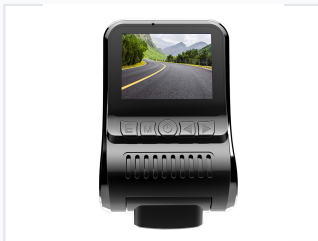

ADDITIONAL IMAGES

Overview

Full HD Hidden Car DVR

This Full HD car DVR is designed to discreetly capture high-quality video footage while driving, blending seamlessly with your vehicle's interior. With a wide-angle lens and advanced motion detection capabilities, it provides comprehensive surveillance for your vehicle. It is a reliable solution for capturing important events on the road, featuring loop recording and parking monitoring for peace of mind.

Video & Imaging

Video Resolution	1080P FHD
Image Sensor	Sony IMX323
Field of View	140 °
WDR Processing	Yes

Features

Recording Modes	Loop Recording, Collision Auto-Lock, Parking Monitoring, Motion Detection
Connectivity	Wi-Fi, App Support, USB

Hardware

Camera Configuration

Front Only • Dual Camera (Optional)

Supported Languages

- Chinese
- English
- Russian

Display Screen	2 inch