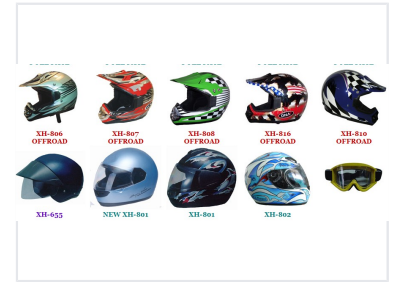

Full Face Motorcycle Helmet

This full-face motorcycle helmet provides complete head coverage for optimal safety. It is designed to offer impact resistance and protection during motorcycle riding.

Product Overview

Professional Grade Full Face Helmets

These full-face motorcycle helmets are designed for safety and versatility, catering to both off-road and standard riding requirements. The collection features a wide range of styles and colorways, ensuring options for various aesthetic preferences and functional needs. Built for durability and protection, these helmets are essential gear for professional riders and enthusiasts alike.

Available Models

- XH-806
- XH-807
- XH-808
- XH-816
- XH-810
- XH-655
- XH-801
- XH-802

Technical Features

Included Accessories

Visor • Goggles

Style Category

Full-Face, Off-Road