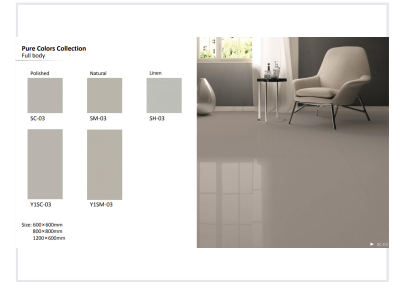

# Full-Body Porcelain Tile Collection

This is a full-body porcelain tile collection that features neutral colors. It is available in polished, natural, and linen finishes and comes in 600x600mm, 800x800mm, and 1200x600mm sizes.

### Premium Full-Body Porcelain Collection

This full-body porcelain tile collection offers a versatile range of neutral color options designed to suit contemporary architectural and interior design projects. Available in multiple finishes including polished, natural, and linen, these tiles provide both aesthetic flexibility and high-performance durability. With a selection of popular large-format sizes, this collection is an ideal solution for high-traffic commercial and residential spaces.

### Available Sizes

- 600 x 600 mm
- 800 x 800 mm
- 1200 x 600 mm

Material	Full-body porcelain
Finishes	Polished, Natural, Linen