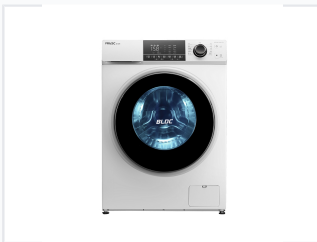

Front-Loading Washing Machine

This is a front-loading washing machine available in various capacity options, including 8kg, 10kg, and 12kg. It features multiple wash programs and settings for efficient and quiet operation.

ADDITIONAL IMAGES

Overview

Modern Front-Loading Efficiency

This professional-grade front-loading washing machine is designed for modern households, combining sleek aesthetics with high-performance cleaning technology. Featuring a durable BLDC motor for quiet and energy-efficient operation, it offers a versatile range of washing programs tailored to different fabric types and care needs. With a user-friendly digital interface, it provides precise control over temperature, spin speed, and cycle duration to ensure optimal fabric care.

Available Capacities

- 8kg
- 10kg
- 12kg

Performance

Motor Technology	BLDC Motor
Spin Speed	800 RPM
Temperature Range	20°C - 90°C

Programs & Features

Special Functions

- Delay Start
- Water Level Adjustment
- Rinse & Spin
- Temperature Control
- Stain Removal
- Speedup Mode