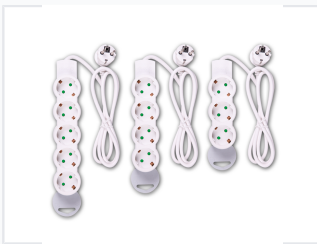

French Standard Power Extension Cord

This extension cord features multiple French-style sockets for distributing power to various devices. It is ideal for providing convenient access to multiple power outlets from a single source in homes or offices.

ADDITIONAL IMAGES

Product Overview

Reliable Power Distribution

This French standard power extension cord is designed for safe and efficient power distribution in home and office environments. Constructed with high-quality copper wiring and flame-retardant materials, it ensures durability and safety for daily use. The design includes safety shutters on the sockets and supports high power loads, making it a dependable solution for connecting multiple electronic devices simultaneously.

Technical Specifications

Maximum Power Capacity

3000 W
Max Load

Wire Specification 3 * 1mm

Cable Diameter 7.5 mm

Construction & Materials

Materials Flame Retardant PP, Copper, Silver Contacts

Plug Design Round European head, copper half hollow