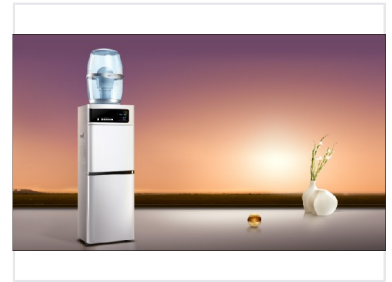

Freestanding Hot and Cold Water Dispenser

This freestanding water dispenser provides both hot and cold water. It features a top-mounted water bottle receptacle and a two-door cabinet.

Overview

Professional Water Dispensing Solution

This freestanding water dispenser is designed to provide convenient access to both hot and cold water, making it an ideal choice for office environments or home use. Featuring a durable two-door cabinet design, it combines functionality with a clean aesthetic. The unit includes an intuitive interface with electronic controls and a digital display for easy operation.

Design & Build

Installation Type	Freestanding
Color Finish	White, Silver
Storage Cabinet	Yes

Features

Dispensing Options Hot Water • Cold Water	
Interface	Electronic controls with digital display
Bottle Loading	Top-mounted