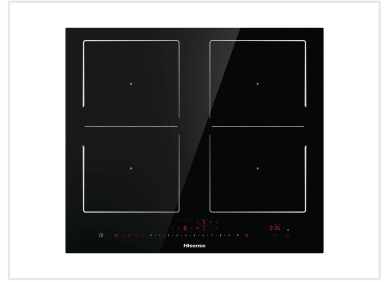

Four-Zone Induction Hob with Power Boost

This induction hob features four cooking zones for efficient cooking. It offers precise temperature control, rapid heating, and a smooth glass surface for easy cleaning.

ADDITIONAL IMAGES

Overview

Professional Induction Performance

This 60cm induction hob offers a sophisticated cooking experience with four versatile heating zones and advanced power management. Engineered for efficiency, it features intelligent cooking programs like IQboil and IQgrill to automate precise culinary tasks. With intuitive touch controls and robust safety features, this unit is designed to integrate seamlessly into high-performance professional or modern residential kitchens.

Technical Specifications

Connected Load	7360 W
Width	60 cm

Cooking Zones

Zone Layout

Zone Location	Dimensions	Power Output
Left Front	21x19 cm	2.1/3 kW
Right Front	21x19 cm	2.1/3 kW
Left Behind	21x19 cm	2.1/3 kW
Right Behind	21x19 cm	2.1/3 kW