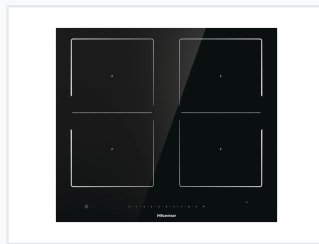

ADDITIONAL IMAGES

Overview

Professional Induction Performance

This 60cm induction hob offers a sophisticated cooking experience with four versatile heating zones and advanced power management. Engineered for efficiency, it features intelligent cooking programs like IQboil and IQgrill to automate precise culinary tasks. With intuitive touch controls and robust safety features, this unit is designed to integrate seamlessly into high-performance professional or modern residential kitchens.

Technical Specifications

Connected Load	7360 W
Width	60 cm

Cooking Zones

Zone Layout

Zone Location	Dimensions	Power Output
Left Front	21x19 cm	2.1/3 kW
Right Front	21x19 cm	2.1/3 kW
Left Behind	21x19 cm	2.1/3 kW
Right Behind	21x19 cm	2.1/3 kW