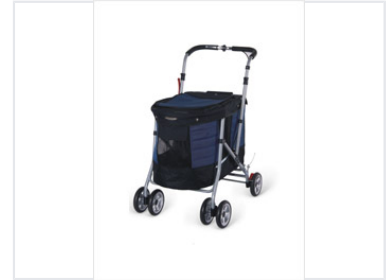

# Four-Wheeled Pet Stroller with Storage Basket

This four-wheeled pet stroller is designed for transporting small animals. It features a collapsible frame, mesh windows for ventilation, and a storage basket underneath.

### Designed for Comfort and Mobility

This four-wheeled pet stroller is engineered for the easy transport of small animals. Featuring a collapsible frame for convenient storage and mesh windows to ensure optimal ventilation, it provides a safe and comfortable environment for pets. The inclusion of an under-seat storage basket and an adjustable handle makes this stroller a practical solution for daily walks and outdoor excursions.