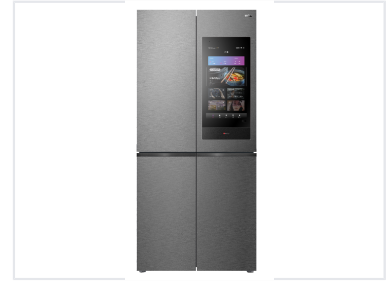

Four-Door Refrigerator with Smart Display

This four-door refrigerator features a modern design with a brushed metal finish and an electronic display for temperature control. The interior offers ample storage space with adjustable shelves and door compartments for optimal food preservation.

ADDITIONAL IMAGES

Product Overview

Modern Quad-Door Refrigeration

This premium cross-door refrigerator offers a spacious 460L capacity within a sleek, counter-depth design that blends seamlessly into modern kitchens. It features advanced no-frost technology and an inverter compressor for energy-efficient, low-noise operation. The integrated smart display enhances kitchen management by providing intuitive temperature control, smart home connectivity, and multimedia functionality.