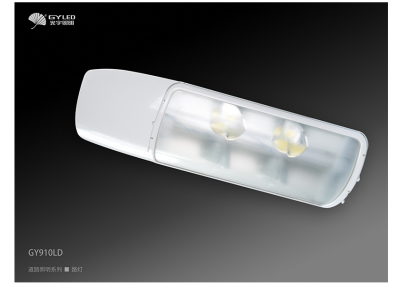

Folding Platform Hand Truck

This folding platform hand truck is designed for easy maneuverability and storage. It features a sturdy steel frame, a non-slip platform surface, and smooth-rolling casters for effortless transport of goods.

ADDITIONAL IMAGES

Product Overview

Professional Folding Platform Hand Truck

This folding platform hand truck is engineered for superior maneuverability and efficient material handling in professional environments. Featuring a robust steel frame and a non-slip platform, it provides a reliable solution for transporting goods in warehouses, offices, and industrial settings. Its intuitive folding handle design allows for seamless storage, maximizing space when the unit is not in operation.

Construction & Performance

Build Quality

- Heavy-duty steel frame construction
- Non-slip platform surface for load security
- Smooth-rolling industrial casters
- Collapsible handle for compact storage

Applications