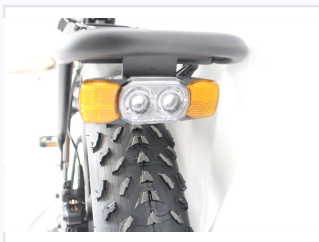

# Folding Electric Bicycle with Fat Tires

This folding electric bicycle is designed for easy storage and transportation. It features fat tires for stability and an electric motor for assisted propulsion.

## ADDITIONAL IMAGES

### High-Performance Folding E-Bike

This folding electric bicycle is engineered for versatility and convenience, featuring fat tires that provide exceptional stability and traction across various terrains. Powered by a robust 500W motor and a high-capacity 48V battery system, it delivers reliable assisted propulsion for daily commutes or recreational riding. Its compact, foldable design ensures easy storage and transportation, while the step-through frame and integrated safety features make it a practical choice for professional buyers.

## Components

Drivetrain	7-speed derailleur
Wheel Style	Mag wheel
Display	LCD