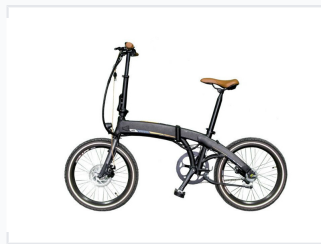

Folding Electric Bicycle for Commuting

This folding e-bike features a compact design ideal for commuting and storage. It is equipped with an electric motor for assisted pedaling, enhancing power and efficiency.

ADDITIONAL IMAGES

Overview

Compact Urban Mobility

This folding electric bicycle is engineered for the modern commuter, offering a seamless blend of portability and electric-assisted performance. Its compact, foldable design allows for easy storage in tight urban spaces, while the efficient motor provides reliable power for daily travel. With integrated safety features and a durable build, this bike is a practical solution for navigating city environments with ease and comfort.

Technical Specifications

Motor Power

250 W

Motor Output

Battery Capacity

8.8 Ah

Capacity

36 V

Voltage

Drivetrain System

3-speed internal gear hub

Dimensions

Dimensions (L x W x H)

1040 x 450 x 810 mm

Features

Interface