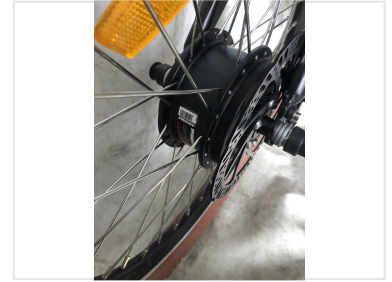

Folding Electric Bicycle for Commuting

This folding e-bike features a compact design ideal for commuting and storage. It is equipped with an electric motor for assisted pedaling, enhancing power and efficiency.

ADDITIONAL IMAGES

Overview

Compact Urban Mobility

This folding electric bicycle is engineered for the modern commuter, offering a seamless blend of portability and electric-assisted performance. Its compact, foldable design allows for easy storage in tight urban spaces, while the efficient motor provides reliable power for daily travel. With integrated safety features and a durable build, this bike is a practical solution for navigating city environments with ease and comfort.

Technical Specifications

Motor Power

250 W

Motor Output

Battery Capacity

8.8 Ah

Capacity

36 V

Voltage

Drivetrain System

3-speed internal gear hub

Dimensions

Dimensions (L x W x H)

1040 x 450 x 810 mm

Features

Interface