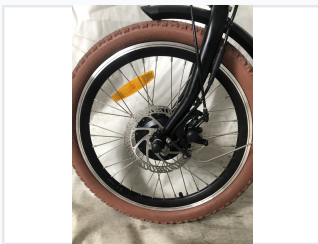

Folding Electric Bicycle for Commuting

This folding e-bike features a compact design ideal for commuting and storage. It is equipped with an electric motor for assisted pedaling, enhancing power and efficiency.

ADDITIONAL IMAGES

Overview

Compact Urban Mobility

This folding electric bicycle is engineered for the modern commuter, offering a seamless blend of portability and electric-assisted performance. Its compact, foldable design allows for easy storage in tight urban spaces, while the efficient motor provides reliable power for daily travel. With integrated safety features and a durable build, this bike is a practical solution for navigating city environments with ease and comfort.

Technical Specifications

Motor Power

250 W

Motor Output

Battery Capacity

8.8 Ah

Capacity

36 V

Voltage

Drivetrain System

3-speed internal gear hub

Dimensions

Dimensions (L x W x H)

1040 x 450 x 810 mm

Features

Interface