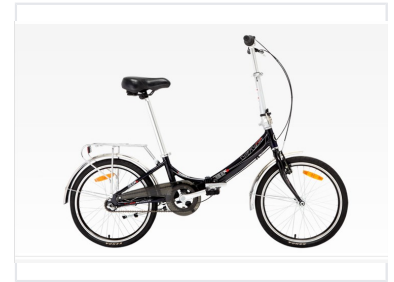

# Folding Bicycle for Urban Commuting

This folding bicycle is designed for urban commuting and storage. It features a lightweight frame, adjustable seat and handlebars, and a reliable drivetrain.

### Compact Urban Mobility

This versatile folding bicycle is engineered specifically for the demands of urban commuting. Featuring a lightweight frame and a rapid folding mechanism, it provides a seamless transition between riding and storage in confined spaces. Its thoughtful design includes integrated utility features, making it a reliable partner for navigating city traffic and integrating with public transportation.

### Included Accessories

Fenders, Rear Rack, Adjustable Seat, Adjustable Handlebars

### Tire Equipment

KENDA