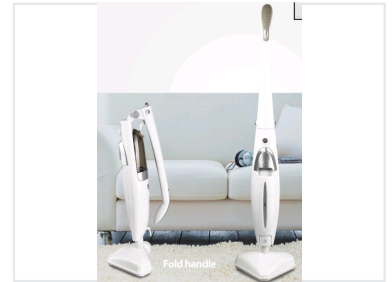

Foldable Handle Steam Mop for Floor Cleaning

This steam mop features a foldable handle for compact storage and easy maneuverability. Its ergonomic design and lightweight construction make it suitable for various floor types, providing efficient and hygienic cleaning.

Product Overview

Efficient Steam Cleaning Solution

This foldable steam mop is designed for versatile and hygienic floor cleaning in various professional or home environments. Featuring a 1500W heating system and a user-friendly triangle-shaped head, it effectively reaches tight corners and removes stubborn grime. The foldable handle design ensures compact storage, while adjustable steam controls allow for customized cleaning performance.

Technical Specifications

Power Rating

1500 W

Power Output

Supported Voltages	110V, 220V
Water Tank Capacity	550 ml
Power Cord Length	5 m

Features

Key Features

- Adjustable steam control
- Foldable handle for compact storage
- Triangle-shaped head for corner cleaning
- Ergonomic lightweight design