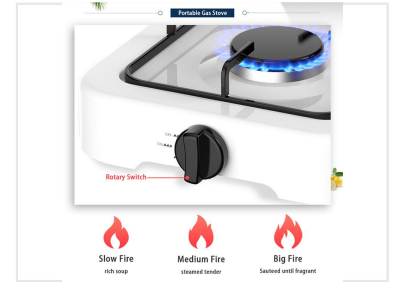

Foldable Gas Camping Stove with Lid

This portable camping stove is designed for outdoor cooking and picnics. It features a single burner with adjustable flame control and includes a lid for storage and protection.

ADDITIONAL IMAGES

Overview

Portable Outdoor Cooking Solution

This foldable gas camping stove is engineered for convenience and versatility in outdoor environments, making it an essential tool for camping, hiking, and picnics. Featuring a compact, lightweight design with an integrated lid, it ensures easy transport and protection during storage. The unit includes adjustable flame control, allowing for precise cooking temperatures ranging from slow simmering to high-heat sautéing.

Technical Specifications

Burner Type	Single Burner
Fuel Source	Gas
Flame Control	Rotary Switch
Cooking Modes	Slow Fire, Medium Fire, Big Fire

Design & Portability

Design Features

- Foldable construction
- Protective lid included
- Compact and lightweight
- Portable for outdoor transport

Ideal Applications

Camping • Hiking • Picnics • Outdoor Cooking