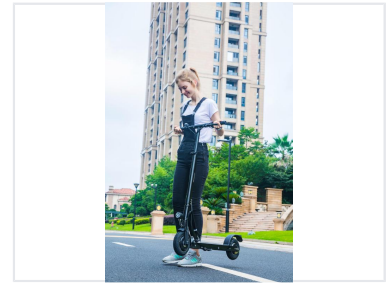

Foldable Electric Scooter with 8-Inch Wheels

This foldable electric scooter features 8.0-inch wheels and a lithium battery. Designed for electric mobility, its foldable design enhances portability and storage convenience.

ADDITIONAL IMAGES

Product Overview

Compact Urban Mobility

This foldable electric scooter is engineered for efficient personal transportation in urban environments. Featuring 8-inch wheels and a reliable lithium battery power source, it offers a balance of performance and portability. The foldable design ensures easy storage and transport, making it an ideal choice for daily commuting and recreational use.

Technical Specifications

| | |
|-----------------|--|
| Wheel Diameter | 8 inches |
| Power Source | Lithium Battery |
| Design Features | Foldable, Electric Mobility, Portable, Compact |

Usage

Recommended Use