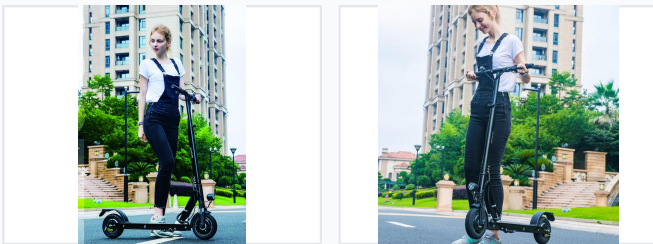

Foldable Electric Scooter with 8-Inch Wheels

This foldable electric scooter features 8.0-inch wheels and a lithium battery. Designed for electric mobility, its foldable design enhances portability and storage convenience.

ADDITIONAL IMAGES

Product Overview

Compact Urban Mobility

This foldable electric scooter is engineered for efficient personal transportation in urban environments. Featuring 8-inch wheels and a reliable lithium battery power source, it offers a balance of performance and portability. The foldable design ensures easy storage and transport, making it an ideal choice for daily commuting and recreational use.

Technical Specifications

| | |
|-----------------|--|
| Wheel Diameter | 8 inches |
| Power Source | Lithium Battery |
| Design Features | Foldable, Electric Mobility, Portable, Compact |

Usage

Recommended Use