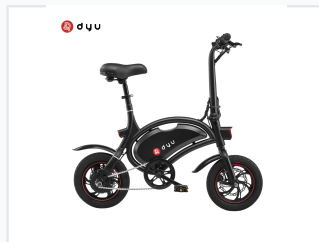

Foldable Electric Bike with 12-inch Wheels

This foldable electric bike is designed for urban commuting and leisure. It features a lightweight frame and a responsive electric motor.

ADDITIONAL IMAGES

Overview

Compact Urban Mobility

This foldable electric bike is engineered for efficient urban commuting and leisure. Featuring a lightweight steel frame and a 12-inch wheel design, it balances portability with stability. With a 250W motor and dual-mode endurance, it offers a practical solution for daily travel, easily storing in small spaces thanks to its quick-folding mechanism.

Performance & Power

Key Performance Metrics

25 km/h
Max Speed

250 W
Motor Power

120 kg
Max Loading

15 °
Hill Grade

Battery & Range

- Battery Capacity: 6AH Lithium Battery
- Charging Time: 4-5 hours
- Pure Electric Range: 20±3 km
- Assisted Riding Range: 40-60 km