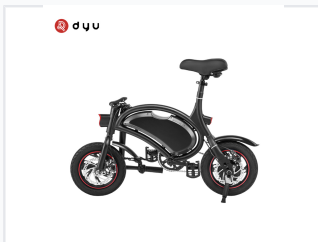

Foldable Electric Bike with 12-inch Wheels

This foldable electric bike is designed for urban commuting and leisure. It features a lightweight frame and a responsive electric motor.

ADDITIONAL IMAGES

Overview

Compact Urban Mobility

This foldable electric bike is engineered for efficient urban commuting and leisure. Featuring a lightweight steel frame and a 12-inch wheel design, it balances portability with stability. With a 250W motor and dual-mode endurance, it offers a practical solution for daily travel, easily storing in small spaces thanks to its quick-folding mechanism.

Performance & Power

Key Performance Metrics

25 km/h
Max Speed

250 W
Motor Power

120 kg
Max Loading

15 °
Hill Grade

Battery & Range

- Battery Capacity: 6AH Lithium Battery
- Charging Time: 4-5 hours
- Pure Electric Range: 20±3 km
- Assisted Riding Range: 40-60 km

Design & Build

Physical Dimensions

Attribute	Value
Net Weight	17 kg
Gross Weight	19.5 kg
Unfolded Size	1020 x 505 x 940 mm
Carton Size	105 x 21 x 65 cm

Available Colors

Black • White

Frame Material

Steel

Features