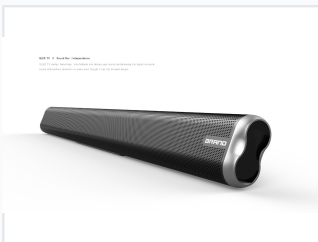

Foldable Digital Surround Sound Bar for QLED TVs

This sound bar features a slim, foldable, and user-facing design. It delivers digital surround sound effects without distortion and complements QLED TVs.

ADDITIONAL IMAGES

Product Overview

Innovative Audio for Modern Displays

This foldable digital surround sound bar is specifically engineered to complement QLED television displays. Its slim, user-facing profile ensures high-fidelity audio delivery without distortion, maintaining an immersive soundstage despite its ultra-thin footprint. Designed for independence, this audio solution seamlessly integrates into premium home entertainment setups.

Design Features

Design Highlights

Foldable, Slim Profile, User-Facing Speakers, QLED Compatible

Technical Specifications

Audio Performance

1 Digital Surround

Sound Channel Type

Compatibility