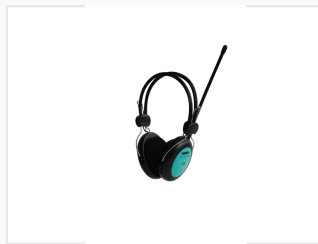

FM Scan Radio Over-Ear Headphones

These FM scan radio headphones offer a portable listening experience. The headphones have an integrated FM radio receiver, padded earcups, and an adjustable headband for comfort.

ADDITIONAL IMAGES

Product Overview

Versatile FM Radio Headphones

These over-ear headphones combine high-quality audio playback with an integrated FM radio receiver, allowing users to scan and listen to stations directly without external devices. Designed for portability and comfort, they feature a lightweight, foldable build with padded earcups and an adjustable headband for extended wear. With intuitive controls and multiple connectivity options, they are an ideal solution for travel, exercise, and everyday professional use.

Audio & Connectivity

Audio Features

- Integrated FM radio receiver
- Extendable antenna for signal reception
- Built-in microphone for hands-free calling
- Closed-back design for noise isolation

Connectivity

Interface

- Integrated digital display
- Earcup-mounted controls
- Volume adjustment
- Track selection
- Play/Pause functionality

Compatibility

Compatible Devices

Smartphones • Tablets • Computers