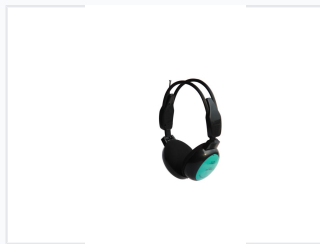

FM Scan Radio Over-Ear Headphones

These FM scan radio headphones offer a portable listening experience. The headphones have an integrated FM radio receiver, padded earcups, and an adjustable headband for comfort.

ADDITIONAL IMAGES

Product Overview

Versatile FM Radio Headphones

These over-ear headphones combine high-quality audio playback with an integrated FM radio receiver, allowing users to scan and listen to stations directly without external devices. Designed for portability and comfort, they feature a lightweight, foldable build with padded earcups and an adjustable headband for extended wear. With intuitive controls and multiple connectivity options, they are an ideal solution for travel, exercise, and everyday professional use.

Audio & Connectivity

Audio Features

- Integrated FM radio receiver
- Extendable antenna for signal reception
- Built-in microphone for hands-free calling
- Closed-back design for noise isolation

Connectivity

Interface

- Integrated digital display
- Earcup-mounted controls
- Volume adjustment
- Track selection
- Play/Pause functionality

Compatibility

Compatible Devices

Smartphones • Tablets • Computers