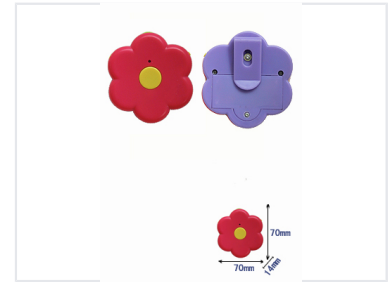

Flower Shaped FM Scan Radio

This flower-shaped FM scan radio is compact and lightweight. It has a frequency range of 88-108MHz.

Product Overview

Compact Flower-Shaped FM Radio

This cute, flower-shaped FM radio offers a compact and lightweight design, making it a perfect companion for sports, travel, or as a promotional gift. It features an auto-scan function and high sensitivity to ensure clear reception across the 88-108MHz frequency range. Designed for portability and ease of use, this radio is an ideal choice for bulk promotional campaigns.

Technical Specifications

Frequency Range	88-108 MHz
Power Source	2 x AA Batteries (Not Included)
Key Features	FM Auto Scan, High Sensitivity, Compact, Lightweight

Logistics & Packaging

Packaging Details

- 1 pc per polybag
- White or colored box
- Window box available upon request
- 100 pcs per export carton

Carton Measurements	40 x 40 x 38 cm
Gross Weight	14 kg

Trade Terms

Price Terms

CNF • FOB

Daily Production Capacity

5000 pcs

Min Daily

30000 pcs