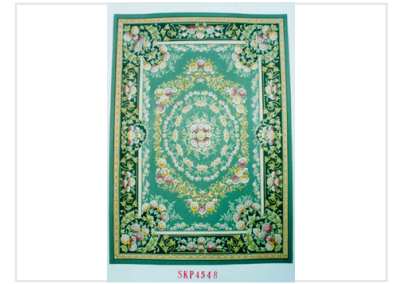

Floral Medallion Area Rug

This area rug features an intricately designed floral medallion. The rug showcases a predominantly green color palette with accents of cream, yellow, and pink.

Product Overview

Timeless Elegance

This intricately designed floral area rug features a classic central medallion surrounded by sophisticated, concentric floral patterns. With a rich green color palette accented by cream, yellow, and pink motifs, it brings a traditional and vintage aesthetic to any space. The design is completed by a detailed rectangular border adorned with floral bouquets and foliage.

Product Details

Model Number

SKP4548

Design Features

Color Palette

Green • Cream • Yellow • Pink

Style

Traditional, Vintage, Floral