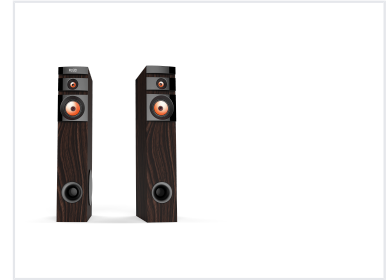

Floor-Standing Home Theater Speakers with Multi-Driver Configuration

These floor-standing speakers provide high-fidelity audio reproduction for home theaters. They feature a multi-driver configuration with a premium wood finish.

ADDITIONAL IMAGES

Overview

Immersive Audio Performance

The EM-2091T floor-standing speakers are engineered to deliver a comprehensive home theater experience with a robust multi-driver configuration. Featuring a premium wood finish, these speakers combine aesthetic elegance with high-fidelity audio output, making them an ideal centerpiece for any entertainment setup. With versatile connectivity options and powerful sound delivery, they cater to both casual listeners and dedicated audiophiles.

Technical Specifications

Output Power

80 W

Total Output Power

Driver Configuration

- 2 x 6.5 inch drivers
- 4 x 3 inch drivers

Dimensions

W160 x H620 x D300 mm

Connectivity & Features

Key Features

FM Radio • LED Display • Remote Control • Microphone Jack • Wireless Microphone (Optional)

Connectivity

Bluetooth, AUX IN, USB Playback

Identification

Model Number

EM-2091T