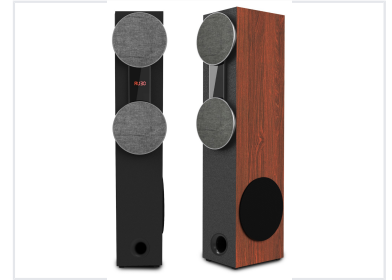

Floor-Standing Home Theater Speakers with Integrated Amplifier

These floor-standing speakers are designed for high-quality audio performance in home theaters. The speakers feature a multi-driver configuration, integrated amplifier, and digital display for convenient control.

ADDITIONAL IMAGES

Product Overview

High-Performance Home Theater Audio

The EM-2080FT floor-standing speaker system is designed to provide immersive audio for home theater applications. Featuring a robust multi-driver configuration and an integrated amplifier, this unit delivers powerful sound output and versatile connectivity. With its sleek cabinet design and modern finish, it blends seamlessly into contemporary living spaces while providing high-fidelity performance.

Technical Specifications

Rated Output Power

100 W

Output Power

Driver Setup

- 8-inch woofer x 2
- 4-inch midrange x 2
- 1-inch tweeter x 2

Model Number

TITAN(EM-2080FT)

Cabinet Dimensions (W x H x D)

175 x 800 x 315 mm

Connectivity & Features

Control & User Interface

- LED Display
- Remote Control

Optional Add-ons

Microphone Jack • Wireless Microphone

Connectivity