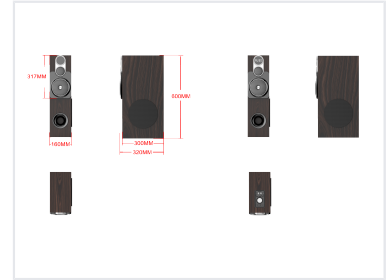

Floor-Standing Home Theater Speakers

These floor-standing speakers are designed for high-fidelity audio reproduction in home entertainment systems. The speakers feature a multi-driver configuration and a wood-grain finish.

Dimensions (W x H x D)

160 x 620 x 300 mm

Features & Connectivity

Key Features

FM Radio • LED Display • Remote Control • Microphone Jack • Wireless Microphone Optional

Connectivity

Bluetooth, AUX IN, USB Playback