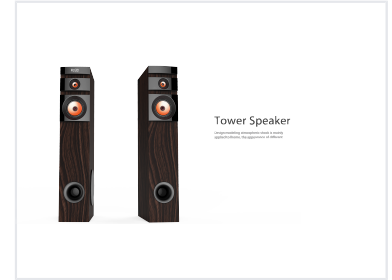

Floor-Standing Home Theater Speaker

This floor-standing speaker is engineered for high-performance audio reproduction. It features a multi-driver array with a dedicated tweeter, mid-range, and woofer housed in a high-density wood cabinet with a premium veneer.

ADDITIONAL IMAGES

Overview

Immersive Home Audio Experience

The EM-2096FT floor-standing speaker is engineered to deliver a powerful 100W audio output for a complete home theater experience. Featuring a robust multi-driver configuration including dedicated woofers, mid-range drivers, and tweeters, it ensures accurate sound reproduction across the frequency spectrum. Its elegant design, combining a high-gloss finish with wood-grain accents, makes it a sophisticated addition to any modern entertainment setup.

Technical Specifications

Output Power

100 W

Output Power

Speaker Driver Configuration

- 8-inch woofer x 2
- 4-inch mid-range driver x 2
- 1-inch tweeter x 2

Physical Dimensions

160mm (W) x 840mm (H) x 300mm (D)

Features & Connectivity

Control & Interface

LED Display • Remote Control

Audio & Mic Features

- FM Radio
- Microphone Jack
- Wireless Microphone (Optional)

Connectivity

Bluetooth, AUX IN, USB Playback