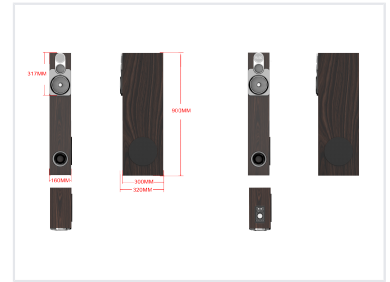

Floor-Standing Home Audio Speakers

These floor-standing speakers provide full-range audio reproduction. The speaker cabinet is constructed from wood with a dark wood grain finish.

Product Overview

High-Performance Floor-Standing Audio

The EM-2189FT floor-standing speaker system delivers a robust 160W of output power, designed for immersive home audio experiences. Featuring a sophisticated driver configuration including dual woofers, mid-range drivers, and tweeters, it ensures full-range sound reproduction. With versatile connectivity options like Bluetooth, USB, and AUX, this system is built to serve as the centerpiece of any modern home entertainment setup.

Technical Specifications

Output Power

160 W

Total Output

Driver Configuration

- 10-inch Woofer (x2)
- 4-inch Mid-range (x2)
- 1.5-inch Tweeter (x2)

Physical Dimensions

160mm (W) x 920mm (H) x 300mm (D)

Features & Connectivity

Control & Display

- LED Display
- Remote Control

Microphone Options

Microphone Jack • Wireless Microphone (Optional)

Input & Playback

Bluetooth, AUX IN, USB Playback, FM Radio

Microphone Support