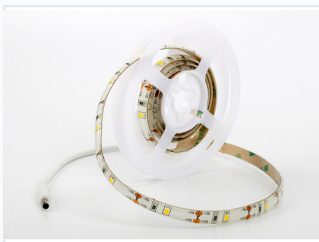

Flexible LED Strip Light

Flexible LED strip lights provide versatile lighting solutions for indoor and outdoor applications. These strips can be cut to desired lengths and feature an adhesive backing for easy mounting.

ADDITIONAL IMAGES

Product Overview

High-Performance Flexible LED Lighting

This flexible LED strip light utilizes high-efficiency 2835 SMD technology to deliver superior brightness with minimal heat generation. Designed for versatility, its waterproof construction allows for bending and shaping to fit various architectural and decorative lighting needs. With low light attenuation and a long service life, this solution is ideal for professional indoor and outdoor lighting applications.

Technical Specifications

LED Type	2835 SMD
Operating Voltage	12 V
Key Features	High Brightness, Low Heat Generation, Low Light Attenuation, Long Service Life

Installation & Design

Waterproof Technology

Waterproof