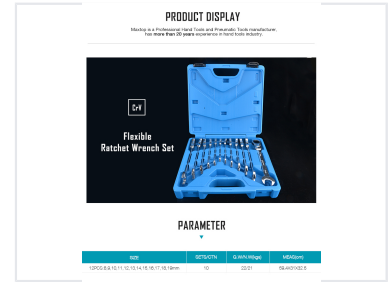

Flexible Head Ratchet Wrench Set, 12-Piece

This 12-piece flexible ratchet wrench set is designed for accessing hard-to-reach fasteners. The wrenches feature a flexible head that pivots up to 180 degrees, allowing for greater access in tight spaces.

ADDITIONAL IMAGES

Product Overview

Professional Flexible Ratchet Wrench Set

This 12-piece flexible ratchet wrench set is engineered for efficiency in tight and hard-to-reach spaces. Featuring a 72-tooth ratchet mechanism and a flexible head design, these tools provide smooth operation and enhanced accessibility. Constructed from durable chrome vanadium steel with a mirror-polished chrome finish, this set is built for long-lasting performance in demanding professional environments.

Technical Specifications

Surface Treatment

Mirror Polish • Chrome Plated

Ratchet Mechanism

72 teeth

Material

Chrome Vanadium Steel (Cr-V)

Included Items