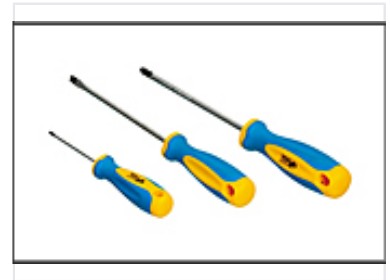

Flathead Screwdriver Set

This set includes three flathead screwdrivers in varying sizes. They feature steel shafts and durable plastic handles, ensuring a comfortable grip and efficient torque.

Product Overview

Professional Flathead Screwdriver Set

This set includes three high-quality flathead screwdrivers designed for both professional repairs and demanding DIY applications. Featuring durable steel shafts and ergonomic blue and yellow handles, these tools offer superior torque and comfort for extended use. The varying sizes provide versatility, ensuring the right fit for a wide range of flathead fasteners.

Technical Specifications

Driver Type	Flathead
Number of Pieces	3
Material Composition	Steel Shaft, Durable Plastic

Design Features

Handle Features

Ergonomic • Comfort Grip • High-Visibility Colors

Application