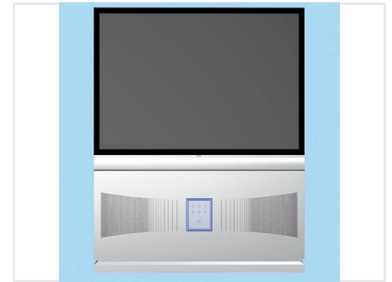

Flat Panel Smart Interactive Display

This smart interactive display features a flat panel screen mounted on a modern stand. It is designed for professional or home entertainment use, offering an immersive visual experience.

Overview

Immersive Interactive Display

This Flat Panel Smart Interactive Display is designed to elevate professional collaboration and entertainment experiences. Featuring a high-resolution screen mounted on a sleek, modern stand, it combines aesthetic appeal with functional versatility. The integrated perforated design and central control panel ensure both stability and ease of use, making it an ideal centerpiece for modern workspaces or home environments.

Design & Build

Display Type

Flat Panel • Interactive

Stand Features

Modern, perforated design with integrated central control panel

Primary Usage

Professional, Home Entertainment