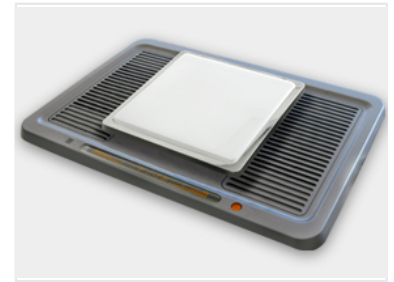

Flat Panel Bathroom Heater

This bathroom heater features a flat, square heating element mounted on a slatted platform. The design incorporates a visible indicator strip and power button for user safety and operational simplicity.

Product Overview

Modern Bathroom Heating Solution

This flat panel bathroom heater is designed to provide efficient and safe warmth in humid environments. Featuring a sleek, square heating element mounted on a gray, slatted platform, the unit ensures optimal heat dissipation while preventing direct contact with hot surfaces. Its intuitive design includes a visible indicator strip and an accessible power button for straightforward operation.

Key Features

Safety and Design	Slatted Platform Design, Heat Dissipation Optimized, Indicator Strip, Easy-Access Power Button
-------------------	--

Design Specifications

Form Factor	Flat Square Panel
Color Scheme	Gray