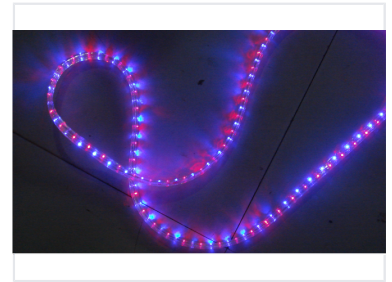

# Flat 3-Wire LED Rope Light

This LED rope light features a flat profile with a 3-wire construction for easy installation. It is designed for decorative and accent lighting, offering a vibrant, energy-efficient solution for indoor and outdoor use.

### Versatile Decorative Lighting

This flat 3-wire LED rope light is a flexible, energy-efficient solution designed for both indoor and outdoor accent lighting. Featuring a distinctive alternating red and blue LED configuration, it provides vibrant illumination in a durable, weather-resistant transparent tube. Its flat profile ensures a sleek appearance and simplifies the installation process for various decorative applications.

## Technical Specifications

Wiring Configuration	3-Wire
LED Colors	Red, Blue
Profile Shape	Flat