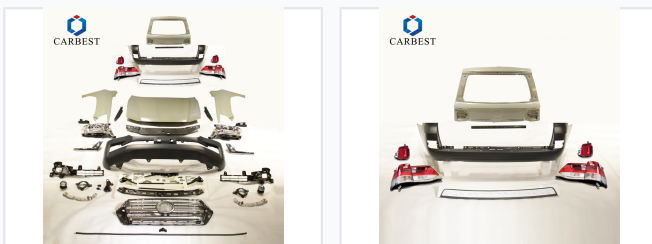

FJ200 Land Cruiser Conversion Body Kit (2007-2015)

This conversion body kit is designed for Toyota Land Cruiser FJ200 models manufactured between 2007 and 2015. It includes replacement body panels and components to upgrade or restore the vehicle's exterior.

ADDITIONAL IMAGES

Product Overview

Upgrade Your Land Cruiser

This conversion body kit is specifically engineered to modernize Toyota Land Cruiser FJ200 (LC200) models manufactured between 2007 and 2015. By installing this comprehensive set, you can seamlessly upgrade your vehicle's exterior aesthetics to match the 2016 model year styling. The kit is designed for precise fitment and durability, making it an ideal solution for restoration projects, repairs, or aesthetic customization.