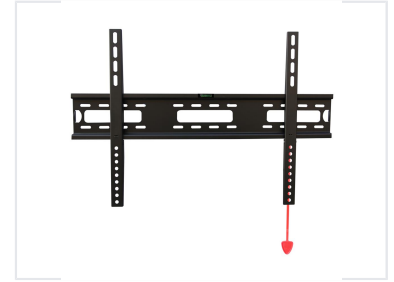

Fixed Flat Screen TV Wall Mount for 42-70 inch TVs

This fixed wall mount is designed for 42-70 inch flat screen TVs, providing a secure and low-profile display. Its lateral shift feature allows for easy adjustment to achieve the optimal viewing angle.

Product Overview

Professional Flat Screen Wall Solution

This universal fixed TV wall mount is an excellent alternative to bulky TV stands, designed to provide a sleek, low-profile installation for 42 to 70-inch displays. Engineered from heavy-duty steel, it supports weights up to 40kg while maintaining a slim 20mm distance from the wall. Its lateral shift functionality and secure locking mechanism ensure a perfect, stable setup for both home theaters and professional commercial environments.

Technical Specifications

Display Size Range	42 - 70 inches
Maximum Load Capacity	40 kg
VESA Compatibility	600 x 400 mm
Distance to Wall	20 mm
Available Colors	Black, White, Silver

Installation & Features

Key Features

- Ultra-slim 20mm profile
- Lateral shift for precise TV positioning
- Safety lock system to prevent accidental drops
- Security screws with adjustable pull tabs
- Heavy-duty steel construction