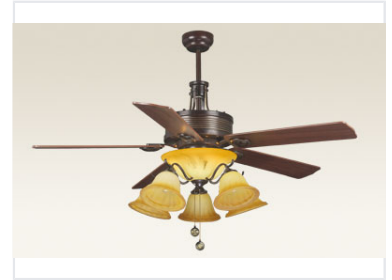

Five-Blade Ceiling Fan with Light Kit

This ceiling fan features five wooden blades and an integrated lighting fixture. The fan's clockwise switch in summer creates a wind chill effect, offering a perceived temperature reduction.

Product Overview

Elegant Five-Blade Ceiling Fan with Integrated Lighting

This sophisticated ceiling fan features five wooden blades paired with an integrated lighting fixture, complete with multiple amber-colored glass shades. Designed with a dark bronze finish on the motor housing and downrod, it provides both aesthetic appeal and functional airflow. The unit includes convenient pull chains for manual control of fan speed and lighting, making it a versatile addition to any interior space.

Energy Efficiency

Energy Savings Potential

P Number	Rated Power (W)	Daily Savings (\$)
1P	1200	2.622
2P	2200	5.182
3P	3100	7.486

Daily Operating Cost

0.45 USD/Day

Fan Electricity Charge

Design & Features

Number of Blades	5
Finish	Dark Bronze, Wooden Blades, Amber Glass Shades
Control	Pull Chains