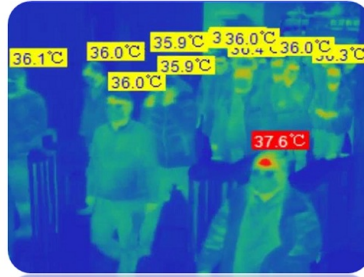

Technical Specifications

Infrared Detector Details

Parameter	Value
Resolution	400x300
Pixel Size	17µm
Field of View (FOV)	38° x 28°

Temperature Measurement Range	-10°C to 50°C

Software & Intelligence

Software interface featuring automatic tracking and alarm triggers for elevated temperatures.

System Capabilities

- Intelligent AI face tracking
- Real-time temperature monitoring
- Automatic warning and photo capturing
- Historical record query and management
- Video recording support

Physical & Power

Physical Dimensions & Weight

- Camera head size: 173mm x 184mm x 212mm
- Total height (with stand): 2200mm
- Total weight: 45kg

Power Input	12 W