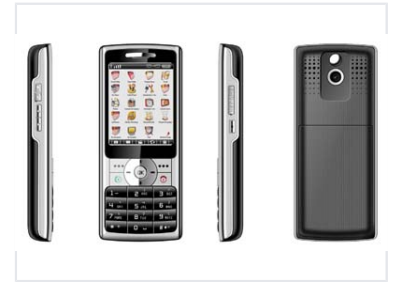

Feature Phone with Color Display

This feature phone is designed for communication and entertainment. It has a color display, numeric keypad, and a built-in camera.

Overview

Reliable Communication Companion

This feature phone is designed for straightforward communication and essential multimedia tasks. It features a vibrant color display and a tactile numeric keypad, ensuring ease of use for dialing and messaging. With built-in camera capabilities and support for various multimedia formats, it serves as a practical and sleek solution for staying connected on the go.

Display & Interface

Display Type	Color Display
Input Method	Physical Numeric Keypad

Hardware & Multimedia

Camera	Yes
Multimedia Support	Photo Capture, Video Recording, Audio Playback
Storage	Ample internal storage