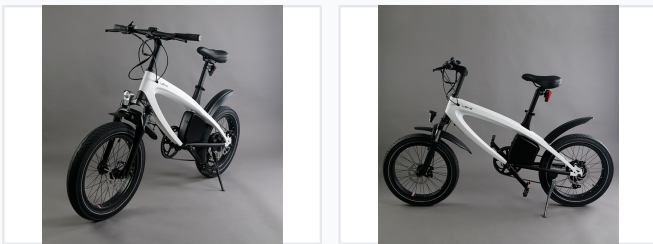

Fat Tire Electric Bike

This fat tire electric bike is designed for comfortable and versatile riding. It features a distinctive frame, integrated battery, fat tires, and disc brakes for enhanced grip and reliable stopping power.

ADDITIONAL IMAGES

Overview

Versatile Fat Tire Electric Bike

This fat tire electric bike is engineered for both urban commuting and recreational riding, offering a stable and comfortable experience across various terrains. Built with a durable aviation aluminum integrated frame, it combines lightweight performance with robust construction. Featuring a powerful motor, reliable disc brakes, and a high-capacity battery, this bike is designed to provide effortless, assisted pedaling for daily use.

Frame & Design

Frame Material	Aviation aluminum
Available Colors	Yellow, White, Grey, Black

Performance & Electronics

Battery Capacity

13.6 Ah
Battery Capacity

Battery Type	LG Lithium
Gear System	Shimano 7-speed external
Control System	Speed sensor system

Components

Braking System	Front & rear disc brakes
Suspension	Front suspension
Wheel Type	Spoked hub

Features

Display Interface

LED multiple function meter