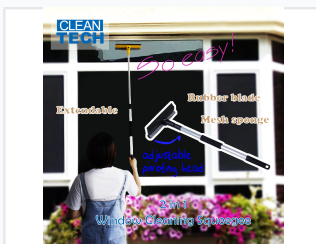

Extendable Window Cleaning Squeegee

This 2-in-1 window cleaning squeegee features a rubber blade and mesh sponge. Its adjustable pivoting head and extendable handle allow for efficient cleaning.

ADDITIONAL IMAGES

Product Overview

Professional 2-in-1 Cleaning Solution

This versatile window cleaning squeegee features a dual-sided design that combines a high-performance rubber blade with a mesh sponge scrubber. Engineered for efficiency, the head pivots 180 degrees to reach difficult angles, while the extendable handle ensures you can clean high windows or large windshields with ease. It is a perfect tool for professional cleaners, car wash facilities, and residential maintenance tasks.

Design and Build

Key Features

- 2-in-1 multi-purpose head
- 180-degree pivoting mechanism
- Extendable handle for extended reach
- Mesh sponge for deep scrubbing
- Streak-free rubber squeegee blade

Suitable Applications

Household Cleaning, Car Wash, Professional Janitorial, Windshield Maintenance

Performance Metrics

Operational Performance

Component	Function
Mesh Sponge	Removes stuck dirt; lint-free and swirl-free
Rubber Blade	Removes excess water for streak-free drying
Pivoting Head	180-degree adjustment for versatility