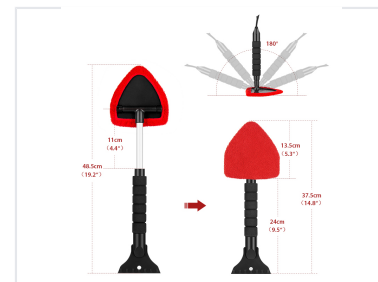

# Extendable Car Window Cleaning Tool with Brush and Scraper

This car window cleaning tool is designed for efficient cleaning and maintenance of vehicle windows. It features an adjustable head with a microfiber cleaning pad and squeegee, along with an extendable handle for comfortable use.

## ADDITIONAL IMAGES

### Versatile Winter Window Maintenance

This dual-purpose car window cleaning tool is engineered for efficient winter maintenance, combining snow removal and glass cleaning capabilities in one extendable unit. It features a durable ice scraper and soft-bristle snow brush on one end, with a swiveling cleaning head on the other for streak-free visibility. Designed for ease of use, the ergonomic foam-grip handle ensures comfort during cold-weather operations.

### Head Size (W x H)

**11 cm**

Width

**13.5 cm**

Height

Extended Length: 48.5 cm

Retracted Length: 37.5 cm

Handle Section Length: 24 cm