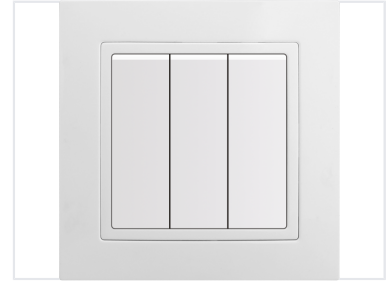

European Standard Wall Switch and Socket

This European standard wall switch and socket is designed for flush-mounted installation in residential and commercial environments. It features a minimalist aesthetic with a white finish and is suitable for controlling lighting and power circuits.

ADDITIONAL IMAGES

Product Overview

Professional Electrical Solutions

The European Standard 9207 series is a flush-mounted electrical fixture designed for both residential and commercial infrastructure. Featuring a minimalist design with a clean white finish, these switches and sockets integrate seamlessly into modern interiors. Constructed from durable, high-quality materials, the series ensures long-lasting reliability and safe operation for lighting and electrical circuits.

Technical Specifications

Mounting Style	Flush-mounted
Material	Durable high-quality plastic
Recommended Environment	Dry indoor environments

Configuration Options

Available Types

- Single toggle switch
- Double rocker switch
- Triple switch plate
- European standard socket