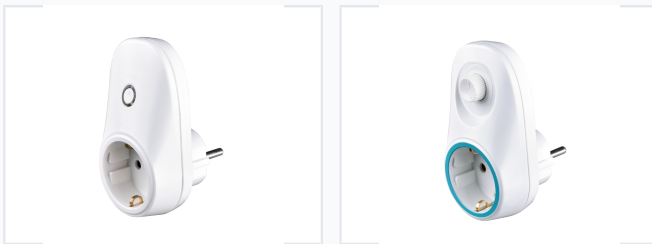

# European Plug Socket Adapter

This socket adapter is designed for European-style plugs. It allows for connecting devices with EU plugs to standard European wall outlets, and some models include a button for manual control.

## ADDITIONAL IMAGES

### Smart European Plug Adapter

The GES-153 is a versatile, compact white adapter designed for standard European-style wall outlets. It features a user-friendly design with a manual control button and a distinct blue accent ring around the receptacle. Engineered for both home and office environments, this smart socket facilitates remote control of electrical appliances while enabling users to monitor their energy consumption effectively.