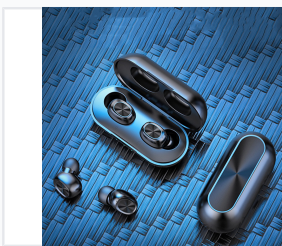

Ergonomic Wireless Sports Earbuds with Charging Case

These wireless earbuds feature a sleek, ergonomic design optimized for sports and active use. The included charging case provides extended battery life for hours of listening.

ADDITIONAL IMAGES

Product Overview

Ergonomic Performance Earbuds

These wireless sports earbuds feature a sleek, ergonomic design engineered for a comfortable and secure fit during intense workouts and outdoor activities. Built to withstand moisture, they are waterproof and sweat-proof, ensuring reliable performance in various conditions. The package includes a compact charging case that provides extended battery life, keeping your music and calls powered throughout the day.