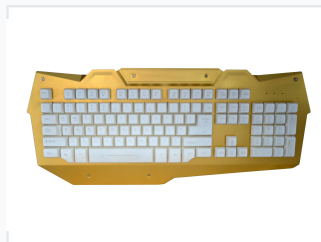

Ergonomic USB Keyboard with Backlit Keys

This ergonomic keyboard features mechanical keymaps and a durable metal chassis. It connects via USB and offers customizable backlighting with a full QWERTY layout, function keys, and media controls.

ADDITIONAL IMAGES

Product Overview

Premium Ergonomic Keyboard

This ergonomic keyboard features a distinctive gold-colored metal chassis paired with white keycaps, offering a premium aesthetic for professional or gaming environments. Designed for durability and responsiveness, it utilizes mechanical switches to provide reliable tactile feedback. The full layout includes dedicated media controls and a numeric keypad, ensuring efficient typing for all tasks.

Design & Build

Chassis Finish

Metallic Gold

Design Highlights

Ergonomic, Angular Shape, Mechanical Switches, Backlit Keys

Layout & Controls

Key Components

- Numeric Keypad
- Function Keys (F1-F12)
- Dedicated Media Controls
- Navigation Keys