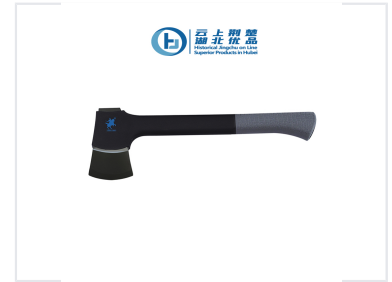

# Ergonomic Outdoor Axe with Textured Grip

This axe features a durable black blade and a comfortable, ergonomic handle. The handle is designed with a black section leading to a gray, textured grip for enhanced control and reduced slippage during use.

### Ergonomic Outdoor Axe

This outdoor axe is engineered for reliability and comfort during demanding tasks. It features a durable blade paired with a specialized ergonomic handle design, which includes a textured grip to minimize slippage and maximize control. The hollow handle construction ensures a lightweight feel without sacrificing the tool's structural integrity, making it an ideal companion for various outdoor applications.

### Color Scheme

Black Blade • Black Handle • Gray Grip

### Grip Features

Textured, Ergonomic, Non-slip