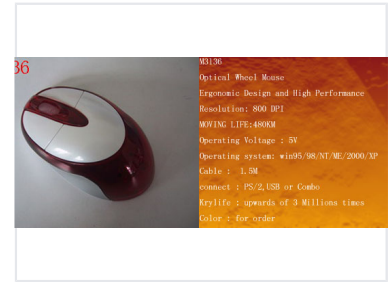

Ergonomic Optical Wheel Mouse

This optical wheel mouse features an ergonomic design for comfortable use and high performance. It offers a resolution of 800 DPI and a moving life of 480KM.

Overview

Ergonomic Optical Wheel Mouse

This optical wheel mouse is engineered for comfort and consistent performance in professional environments. Featuring an ergonomic design, it minimizes fatigue during extended use while maintaining high precision. With a robust build, it is built to withstand long-term operation, making it a reliable peripheral for various workstation setups.

Performance Metrics

Resolution	800 DPI
Moving Life	480 KM
Key Life	3000000 clicks

Technical Specifications

Operating Voltage	5 V
Cable Length	1.5 M
Connection Options	PS/2, USB, Combo

Compatibility

Supported Operating Systems