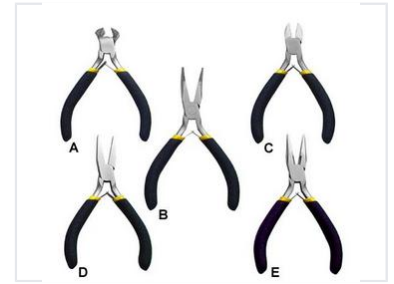

Ergonomic Hand Pliers Set

This set includes an assortment of pliers such as flush cutters, chain nose pliers, and round nose pliers. The tools are constructed from durable materials and feature ergonomic handles for a comfortable grip and precise control.

Product Overview

Precision Ergonomic Hand Pliers

This versatile set of hand pliers is engineered for precision tasks in jewelry making, electronics repair, and general crafting. Each tool features an ergonomic handle design that ensures a comfortable grip and superior control during extended periods of use. Constructed from durable materials, these pliers are built to deliver long-lasting performance for professional and hobbyist applications.