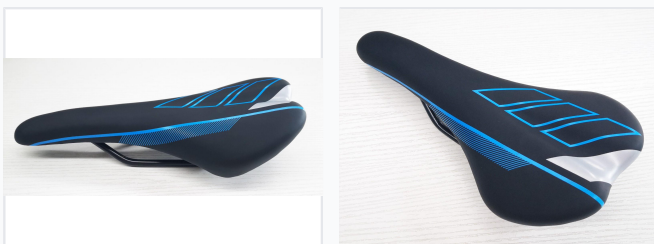

Ergonomic Bicycle Saddle with Blue Accents

This ergonomically designed bicycle saddle features a streamlined shape and supportive padding for enhanced comfort during rides. The saddle incorporates a durable construction with a sleek black finish accented by blue graphic elements.

ADDITIONAL IMAGES

Product Overview

Ergonomic Performance Saddle

This ergonomically designed bicycle saddle is engineered for optimal support and shock absorption during long rides. Featuring a streamlined profile and pressure-relief channel, it effectively minimizes friction and reduces pressure points. The durable, weather-resistant construction ensures longevity, while the sleek black finish with vibrant blue accents provides a modern, high-performance aesthetic suitable for road, mountain, and hybrid bicycles.

Technical Specifications

Dimensions

280 mm

Length

138 mm

Width

Construction Materials

- Foaming padding
- PVC Leather cover
- Black plastic base
- Steel E.D. bracket

Compatibility & Usage

Compatible Bike Types

Mountain Bikes, Road Bikes, Hybrid Bikes

Mounting System

Standard rail mounting system compatible with most bicycle seatposts

Design Features

Design Features

Ergonomic Design • Pressure-Relief Channel • Weather-Resistant • Shock Absorption